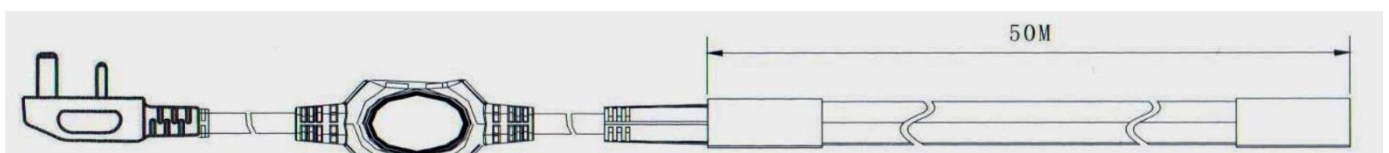

LED Rope Light

Type : LED 3 Layered Rope Light

Model No : 2835-180P-12MM-220V

Specification

Part Number	B4534-50L3
Power	8 Watts / Meter
Voltage	AC 220V (Through Power Cord)
LED Quantity	180 LEDs / Meter
Lumens	980-1150 LM/Meter
LED Color	White, Warm White, Pink, Blue
PCB Size	12mm FPC Board
Dimensions (mm)	20-W*8-H
Length	50 M/Roll
Cutting Unit	1 Meter
IP Grade	IP 65
Power Cord	1.0 M PVC Cable Power Cord

Connection Diagram

■ Features

- LED Rope Light is Elegant Design, Excellent Quality and Good High-Simulative Effect.
- Low Energy Consumption, Safe for Touching
- Waterproof, Cold Resistant, Anti-Wind
- Can be used for Decorations and Outline Design
- Simple Installation, Easy to Maintain